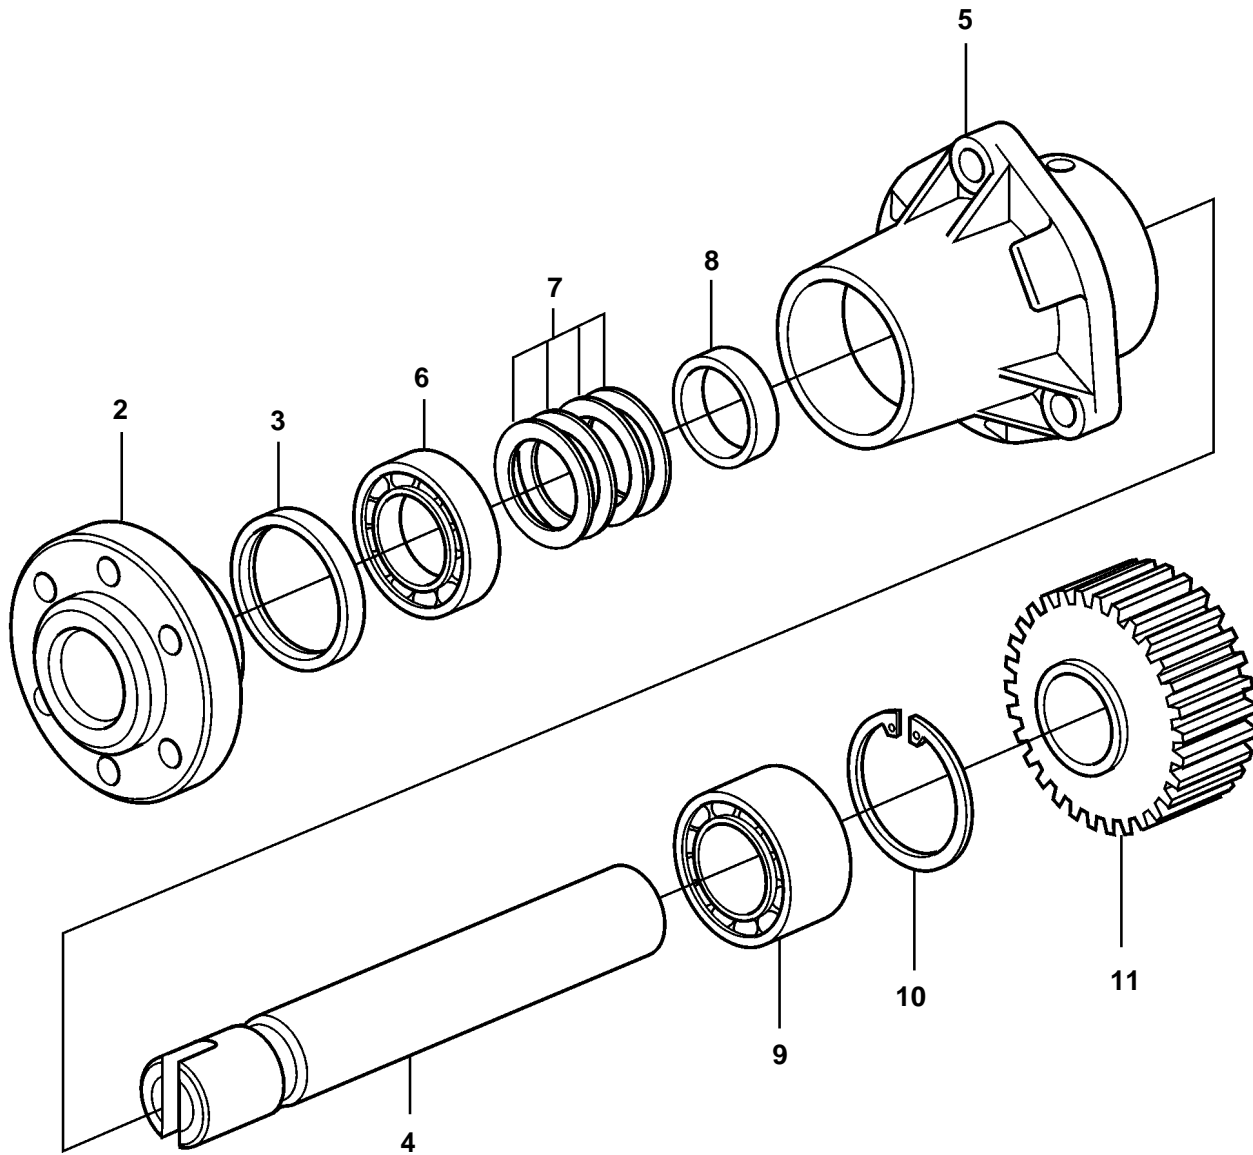

D12D-A MH, D12D-B MH, D12D-C MH, D12D-E MH, D12D-G MH, D12C-A MP, D12D-A MP, D12D-B MP, D12D-C MP, D12D-D MP, D12D-E MP, D12D-F MP

1

D12D-A MH, D12D-B MH, D12D-C MH, D12D-E MH, D12D-G MH, D12C-A MP, D12D-A MP, D12D-B MP, D12D-C MP, D12D-D MP, D12D-E MP, D12D-F MP

REF	PART NO.	QTY	DESCRIPTION
1	8193986	1	Driving device
2	1547846	1	· Hub
3	1546480	1	· Sealing ring
4		1	· Shaft
5		1	· Bearing housing
6	11013	1	· Ball bearing
7	1677558	4	· Disc spring
8		1	· Spacer
9	471499	1	· Ball bearing
10	914532	1	· Snap ring
11		1	· Gear